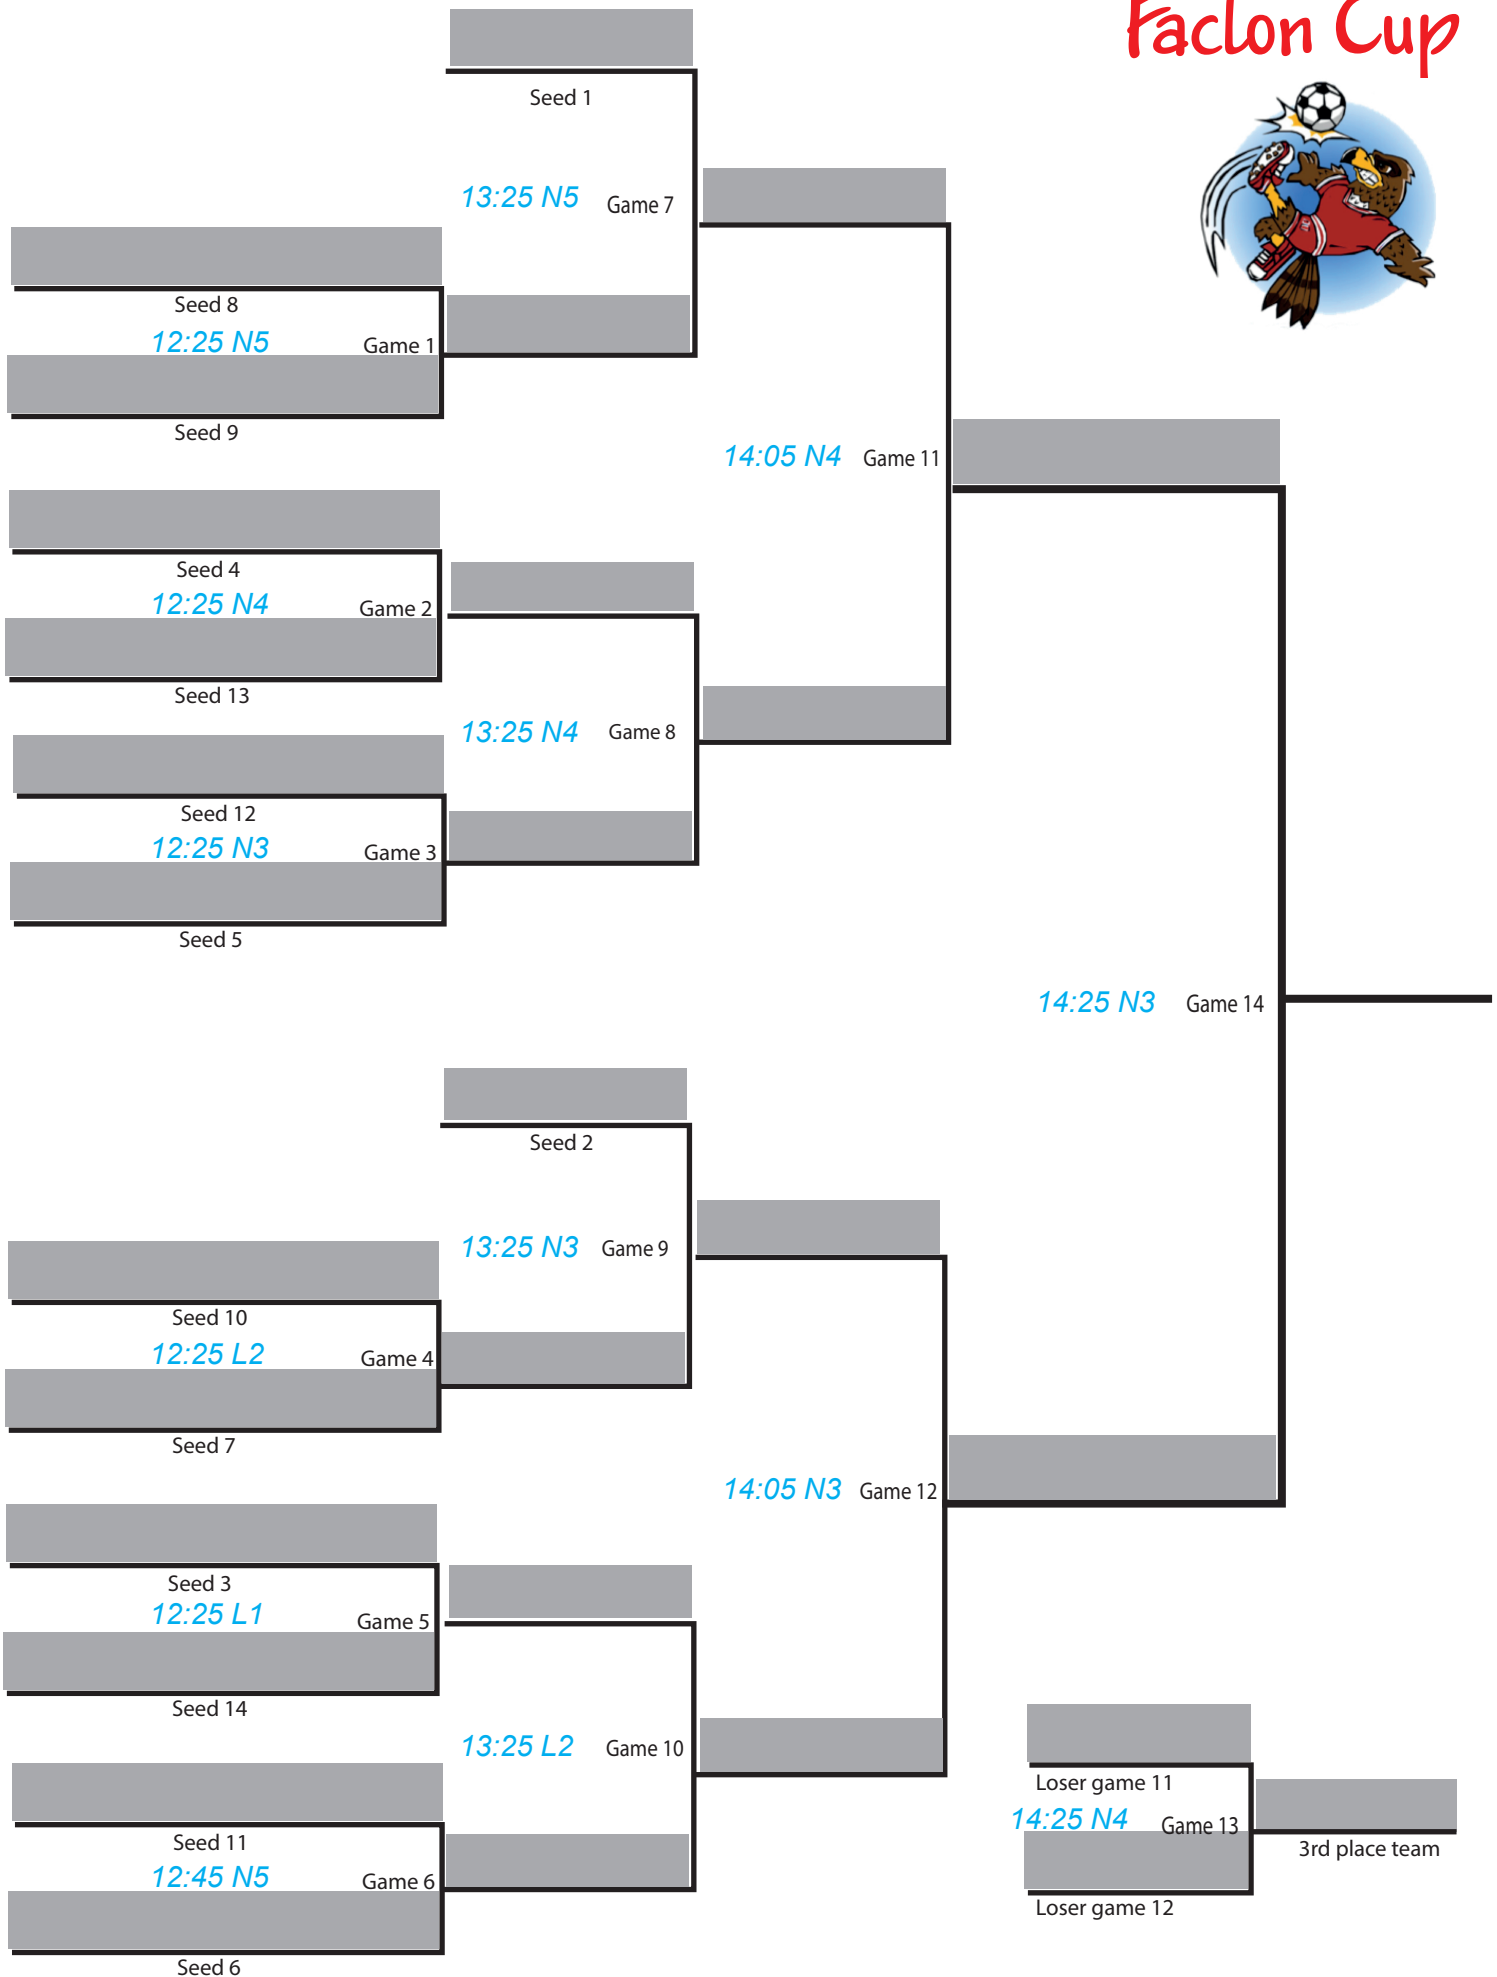

Faclon Cup

N - Nestle Field
L - Lilly Field

Senior Division
 Top 14 Elimination