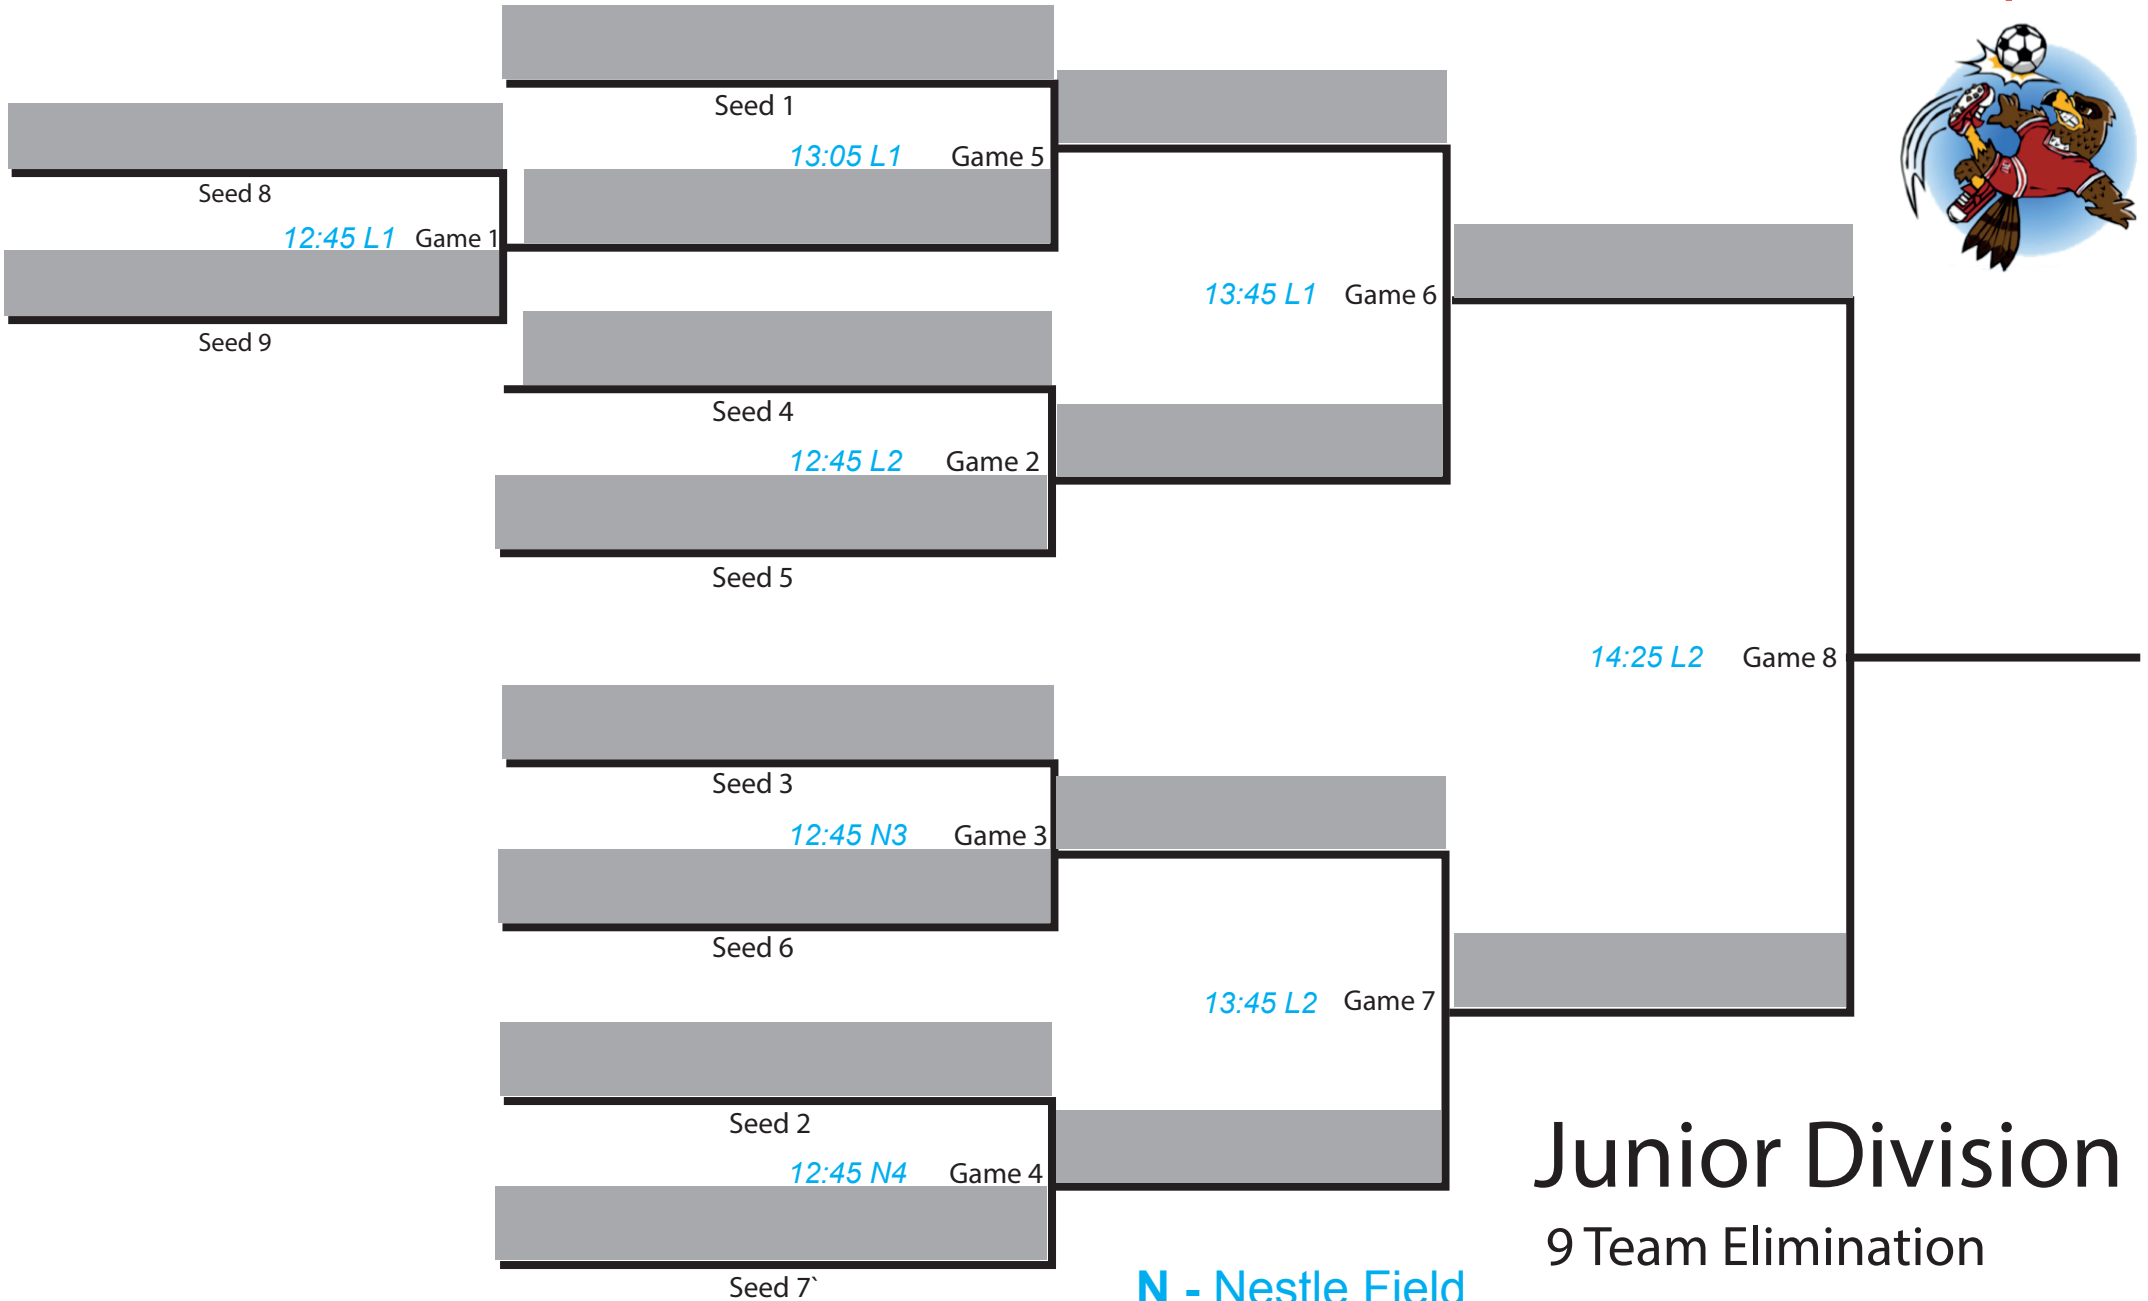

# Falcon Cup

N - Nestle Field  
L - Lilly Field

Junior Division  
9 Team Elimination